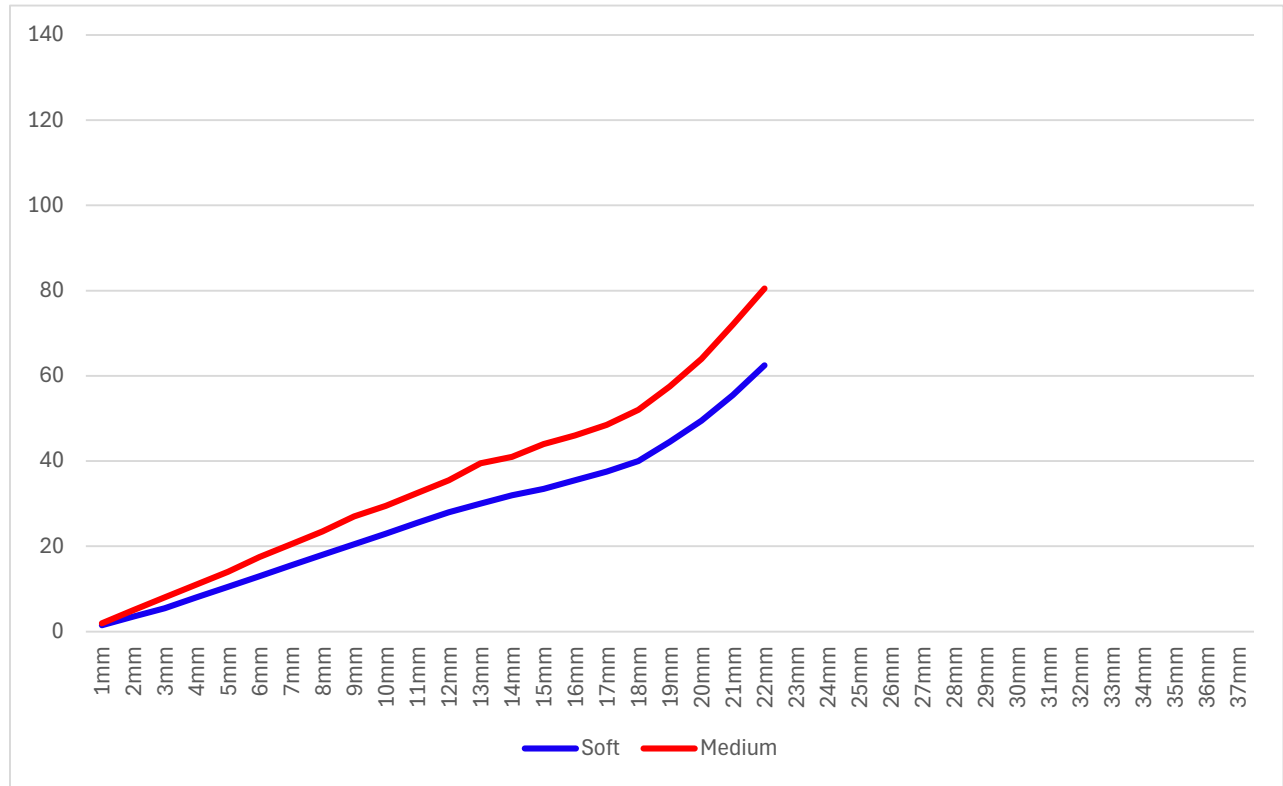

FBR45サイズ

ストローク量	Soft	Medium
1mm	1.5	2
2mm	3.5	5
3mm	5.5	8
4mm	8	11
5mm	10.5	14
6mm	13	17.5
7mm	15.5	20.5
8mm	18	23.5
9mm	20.5	27
10mm	23	29.5
11mm	25.5	32.5
12mm	28	35.5
13mm	30	39.5
14mm	32	41
15mm	33.5	44
16mm	35.5	46
17mm	37.5	48.5
18mm	40	52
19mm	44.5	57.5
20mm	49.5	64
21mm	55.5	72
22mm	62.5	80.5
23mm		
24mm		
25mm		
26mm		
27mm		
28mm		
29mm		
30mm		
31mm		
32mm		
33mm		
34mm		
35mm		
36mm		
37mm		

(kgf)

ストローク量	横幅
0mm	44mm
1mm	44mm
2mm	44.4mm
3mm	44.6mm
4mm	45mm
5mm	45.3mm
6mm	45.8mm
7mm	46.2mm
8mm	46.6mm
9mm	47.1mm
10mm	47.6mm
11mm	48.1mm
12mm	48.8mm
13mm	49.3mm
14mm	49.8mm
15mm	50.5mm
16mm	51.1mm
17mm	51.6mm
18mm	52.2mm
19mm	52.9mm
20mm	53.4mm
21mm	54.4mm
22mm	55.1mm